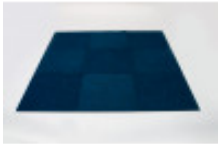

BLUE (CARPET)

TECHNICAL DETAILS

| | |
|-------------|-----------|
| Colour | Blue |
| Material | Polyamide |
| Width [cm] | 100 |
| Height [cm] | 0.5 |
| Depth [cm] | 100 |

PRODUCT DESCRIPTION

TRENDEE exhibition equipment rental recommends the elegant Heuga carpet of blue color, which will give the exhibition stand an effective look. The carpet is 100% made of high-quality polyamide. TRENDEE offers you a product in the form of modular carpet tiles (0.5x0.5m each), which are fast and easy to install (loose-lay). The thickness (height) of the tile is approx. 5 millimeters. The carpet is also available in anthracite and red color! **IMPORTANT NOTE!** By choosing "1 piece", you decide to rent 1 square meter of carpet in the form of 4 modules - each with a width and depth of 0.5 meters. Similarly, when choosing "2 pieces" you rent 2m² of Heuga carpet.