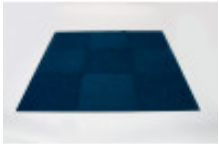

BLUE (CARPET)

TECHNICAL DETAILS

Colour	Blue
Material	Polyamide
Width [cm]	100
Height [cm]	0.5
Depth [cm]	100

PRODUCT DESCRIPTION

TRENDEE exhibition equipment rental recommends the elegant Heuga carpet of blue color, which will give the exhibition stand an effective look. The carpet is 100% made of high-quality polyamide. TRENDEE offers you a product in the form of modular carpet tiles (0.5x0.5m each), which are fast and easy to install (loose-lay). The thickness (height) of the tile is approx. 5 millimeters. The carpet is also available in anthracite and red color! **IMPORTANT NOTE!** By choosing "1 piece", you decide to rent 1 square meter of carpet in the form of 4 modules - each with a width and depth of 0.5 meters. Similarly, when choosing "2 pieces" you rent 2m² of Heuga carpet.